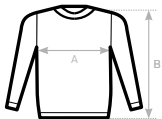

B&C ORGANIC CREW NECK WU31B	XS	S	M	L	XL	2XL	3XL
A HALF CHEST	49	52	55,5	59	62,5	66	70
B BODY LENGTH	68	70	72	74	76	78	79

B&C ORGANIC CREW NECK /W. WW32B	XS	S	M	L	XL	2XL	3XL
A HALF CHEST	42,5	45	48	51	54	57,5	-
B BODY LENGTH	58	60	62	64	65	66	-