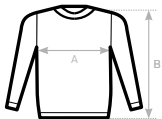

B&C ORGANIC CREW NECK WU31B	XS	S	M	L	XL	2XL	3XL
A HALF CHEST	49	52	55,5	59	62,5	66	70
B BODY LENGTH	68	70	72	74	76	78	79

B&C ORGANIC CREW NECK /W. WW32B	XS	S	M	L	XL	2XL	3XL
A HALF CHEST	42,5	45	48	51	54	57,5	-
B BODY LENGTH	58	60	62	64	65	66	-

B&C ORGANIC HOODED WU33B	XS	S	M	L	XL	2XL	3XL
A HALF CHEST	49	52	55,5	59	62,5	66	70
B BODY LENGTH	68	70	72	74	76	78	79

B&C ORGANIC HOODED /WOMEN WW34B	XS	S	M	L	XL	2XL	3XL
A HALF CHEST	44,5	47	50	53	56	59,5	-
B BODY LENGTH	62	64	66	68	69	70	-

B&C #E150 /WOMEN TW 02T	XS	S	M	L	XL	2XL	3XL
A HALF CHEST	41	44	47	50	53	56	59
B BODY LENGTH FROM NECK POINT	58	60	62	64	66	68	70

B&C #E150 TU 01T	XS	S	M	L	XL	2XL	3XL	4XL	5XL
A HALF CHEST	45	48	51	54	57	60	63	66	69
B BODY LENGTH FROM NECK POINT	68	70	72	74	76	78	80	82	84