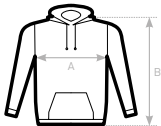

B&C #HOODIE WU03W	XS	S	M	L	XL	2XL	3XL	4XL	5XL
A HALF CHEST	50	53	56,5	60	63,5	67	71	75	79
B BODY LENGTH	69	71	73	75	77	79	80	81	82

B&C #HOODIE /WOMEN WW04W	XS	S	M	L	XL	2XL	3XL
A HALF CHEST	46,5	49	52	55	58	61,5	65
B BODY LENGTH	62	64	66	68	69	70	71