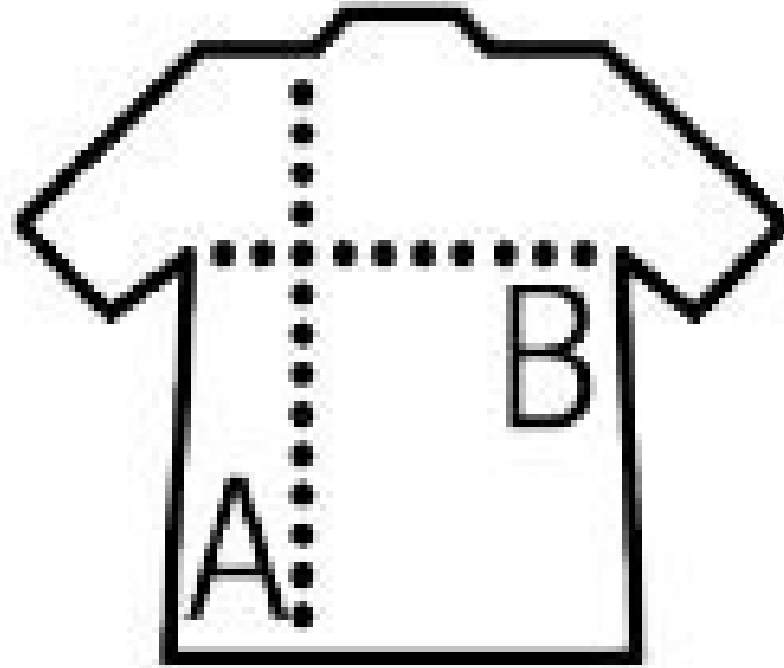

SOL'S IMPERIAL

SIZE SPECIFICATION (CM)

	S	M	L	XL	2XL
A BODY LENGTH	70	72	74	76	78
B CHEST WIDTH	50	53	56	59	62

KARIBAN K4027

SIZE SPECIFICATION (CM)

	S	M	L	XL	2XL
A BODY LENGTH	68	70	72	74	76
B CHEST WIDTH	51	54	57	60	63
C SLEEVE LENGTH	66	67	68	69	70