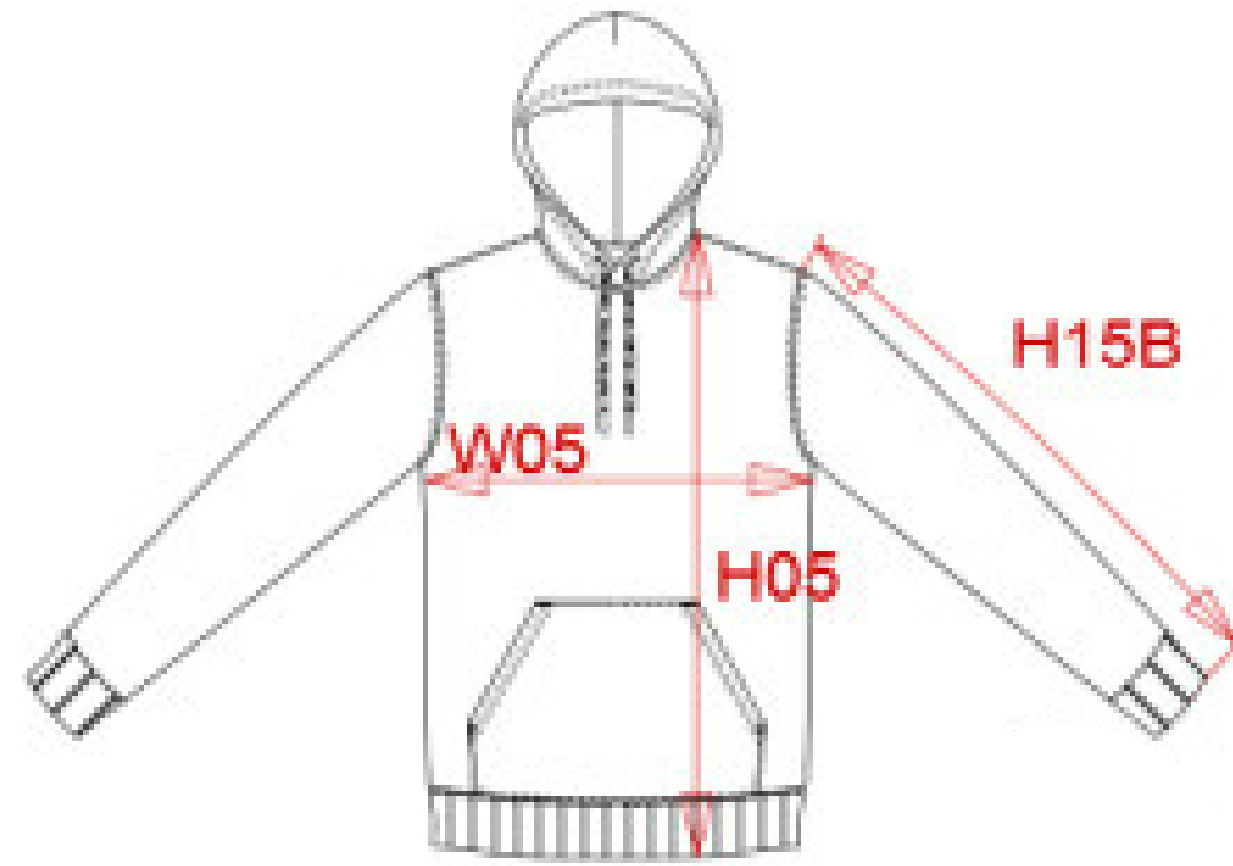

SOL'S IMPERIAL

SIZE SPECIFICATION (CM)

	S	M	L	XL	2XL
A BODY LENGTH	70	72	74	76	78
B CHEST WIDTH	50	53	56	59	62

KARIBAN K476

SIZE SPECIFICATION (CM)

	S	M	L	XL	2XL
A W05	52	55	58	61	64
B H05	71	73	75	77	79
C H15B	60.5	62	63.5	65	66.5

B&C ID.0002

SIZE SPECIFICATION (CM)

	S	M	L	XL	2XL
A HALF CHEST	51.5	55	58.5	62	65.5
B BODY LENGTH	66	68	70	72	74
C SLEEVE LENGTH	60.5	61.5	62.5	63.5	64.5