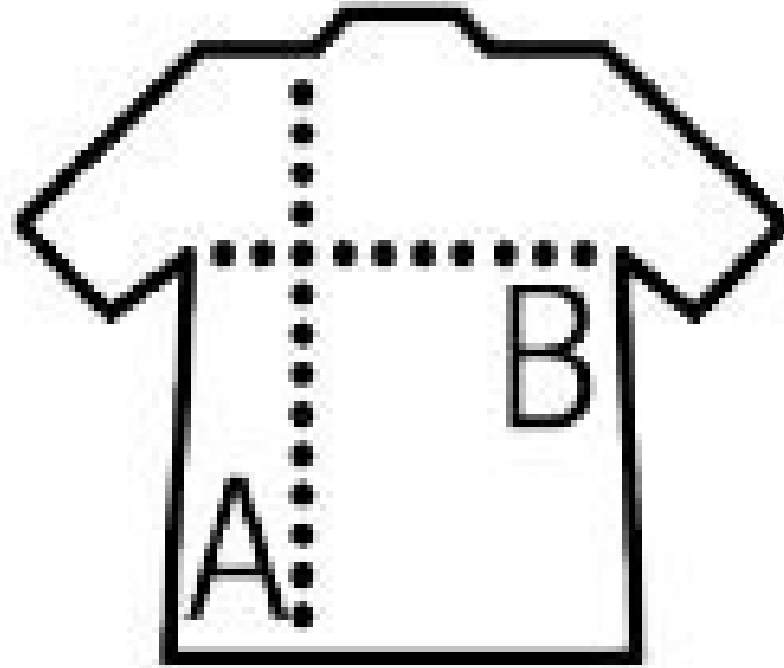

SOL'S IMPERIAL

SIZE SPECIFICATION (CM)

	S	M	L	XL	2XL
A BODY LENGTH	70	72	74	76	78
B CHEST WIDTH	50	53	56	59	62

KARIBAN K476

SIZE SPECIFICATION (CM)

	S	M	L	XL	2XL
A W05	52	55	58	61	64
B H05	71	73	75	77	79
C H15B	60.5	62	63.5	65	66.5

B&C ID.0002

SIZE SPECIFICATION (CM)

	S	M	L	XL	2XL
A HALF CHEST	51.5	55	58.5	62	65.5
B BODY LENGTH	66	68	70	72	74
C SLEEVE LENGTH	60.5	61.5	62.5	63.5	64.5