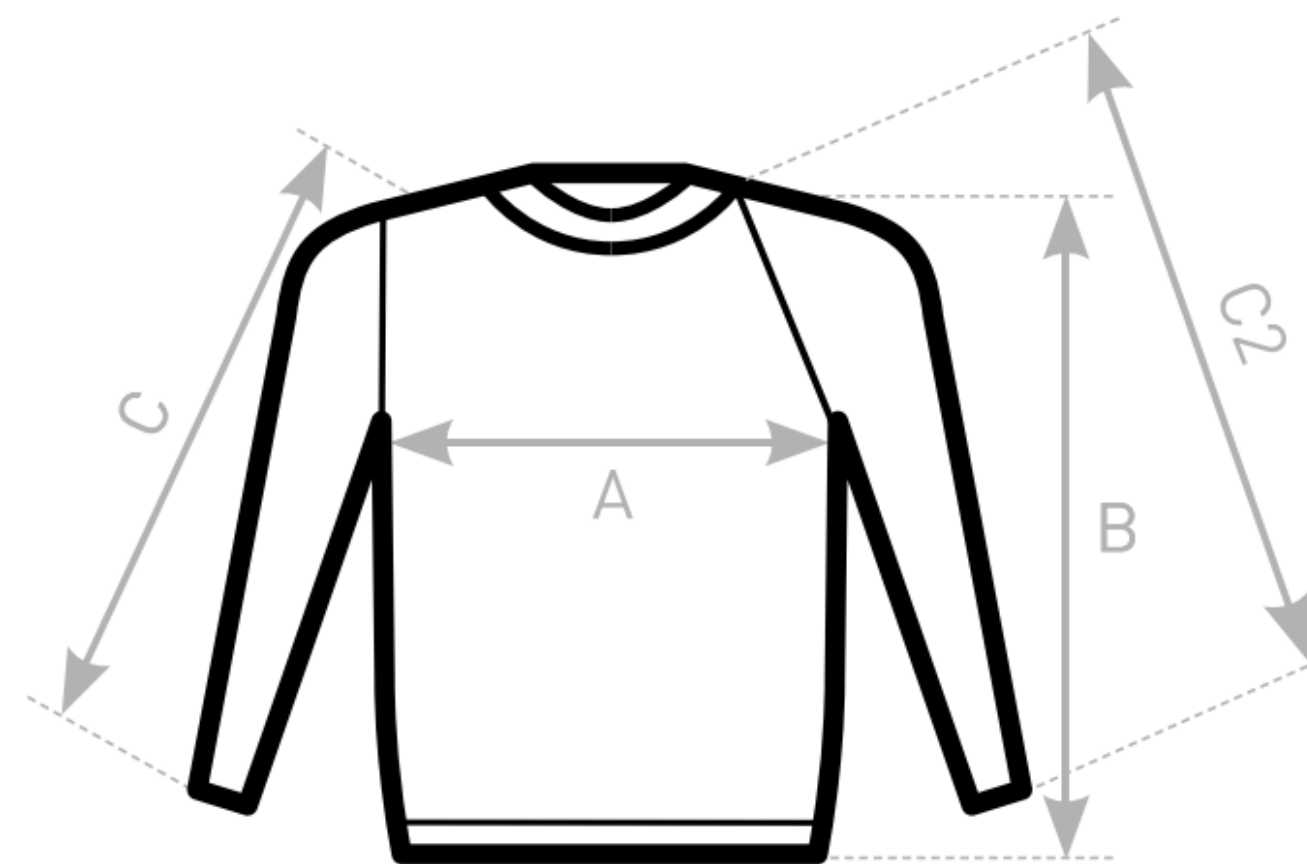

SOL'S IMPERIAL

SIZE SPECIFICATION (CM)

	S	M	L	XL	2XL
A BODY LENGTH	70	72	74	76	78
B CHEST WIDTH	50	53	56	59	62

KARIBAN K476

SIZE SPECIFICATION (CM)

	S	M	L	XL	2XL
A W05	52	55	58	61	64
B H05	71	73	75	77	79
C H15B	60.5	62	63.5	65	66.5

B&C ID.0002

SIZE SPECIFICATION (CM)

	S	M	L	XL	2XL
A HALF CHEST	51.5	55	58.5	62	65.5
B BODY LENGTH	66	68	70	72	74
C SLEEVE LENGTH	60.5	61.5	62.5	63.5	64.5