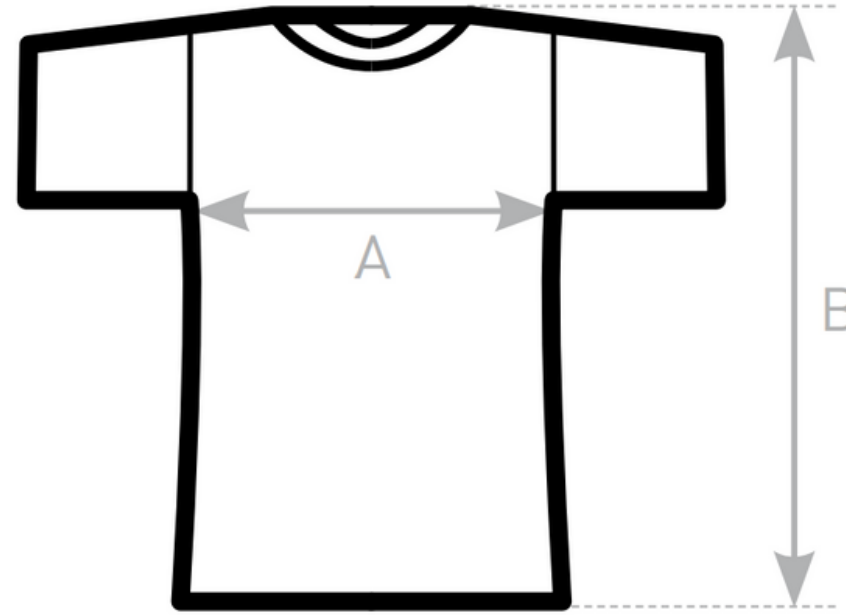

B&C ORGANIC E150

SIZE SPECIFICATION (CM)

	S	M	L	XL	2XL
A HALF CHEST	50	53	56	59	62
B BODY LENGTH	70	72	74	76	78