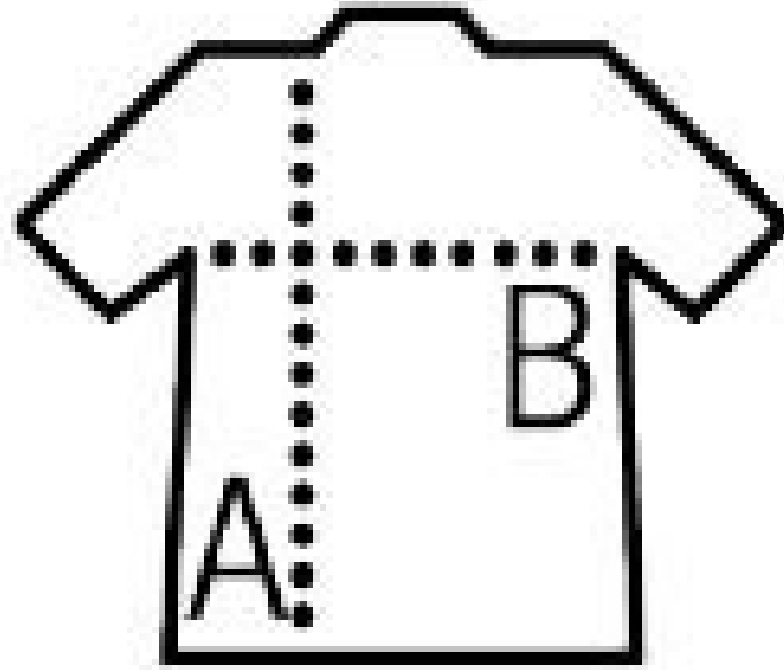

SOL'S REGENT

SIZE SPECIFICATION (CM)

	S	M	L	XL	2XL
A BODY LENGTH	70	72	74	76	78
B CHEST WIDTH	48	51	54	57	61