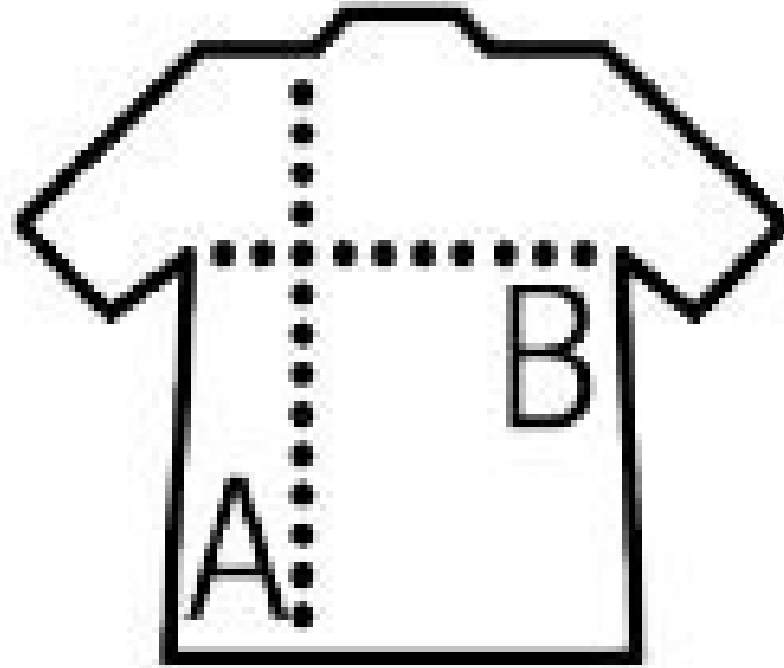

SOL'S REGENT

SIZE SPECIFICATION (CM)

| | S | M | L | XL | 2XL |
|----------------------|----------|----------|----------|-----------|------------|
| A BODY LENGTH | 70 | 72 | 74 | 76 | 78 |
| B CHEST WIDTH | 48 | 51 | 54 | 57 | 61 |

B&C INSPIRED HOODIE

SIZE SPECIFICATION (CM)

| | S | M | L | XL | 2XL |
|----------------------|----------|----------|----------|-----------|------------|
| A HALF CHEST | 52 | 55.5 | 59 | 62.5 | 66 |
| B BODY LENGTH | 70 | 72 | 74 | 76 | 78 |